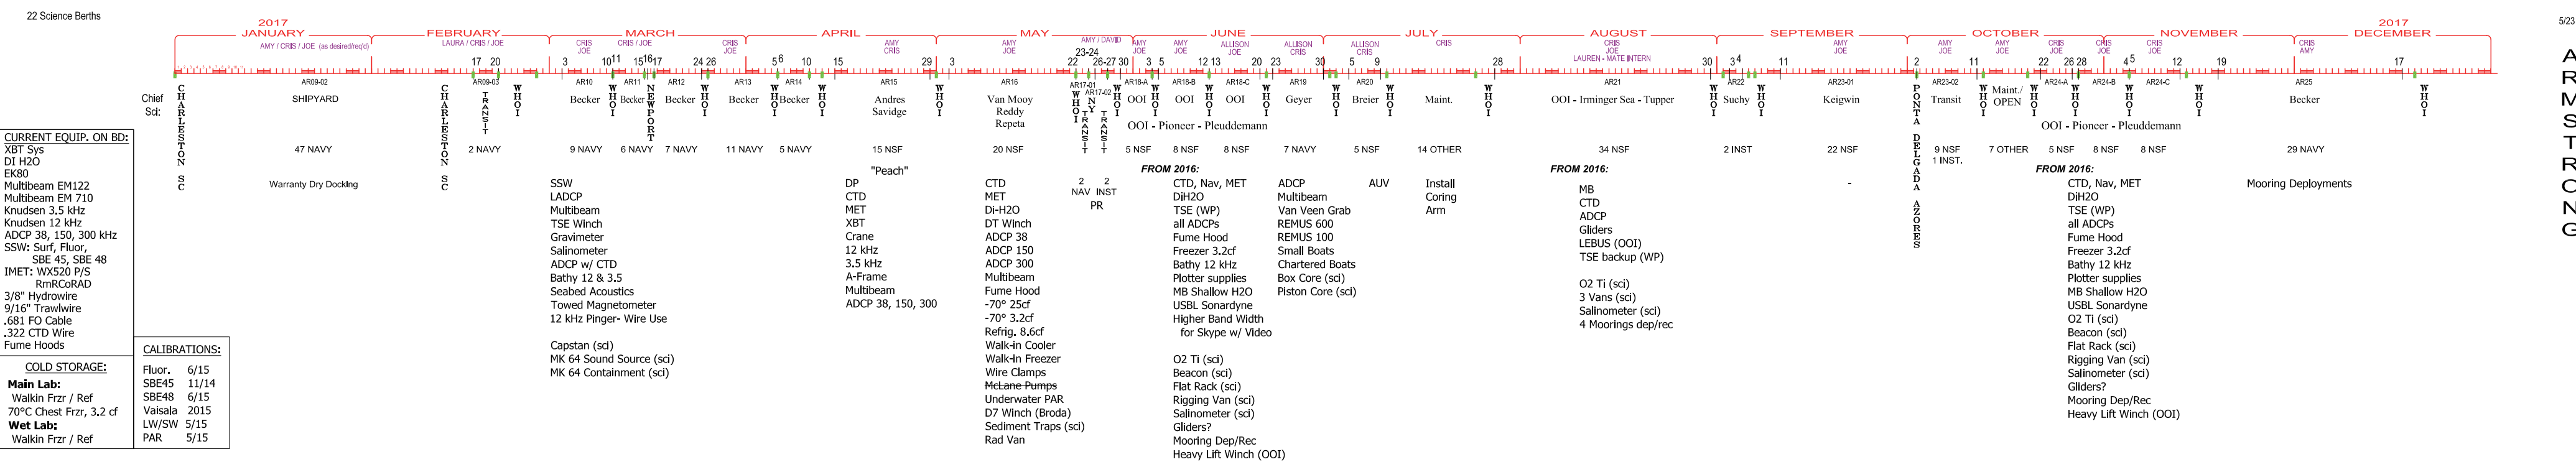

YEAR 2017 SSSG CHART - Shipboard Scientific Services Group

5/30/2017
Drawn by B. D.
Contact Kerry Strom for more information.

(NOT TO BE USED AS OFFICIAL SHIPS SCHEDULE)

NOTE: See the pdf on the ship web site or in your email for the most up-to-date version.

510

ATLANTIS

523

ARMSTRONG

522

JASON

321

SENTRY