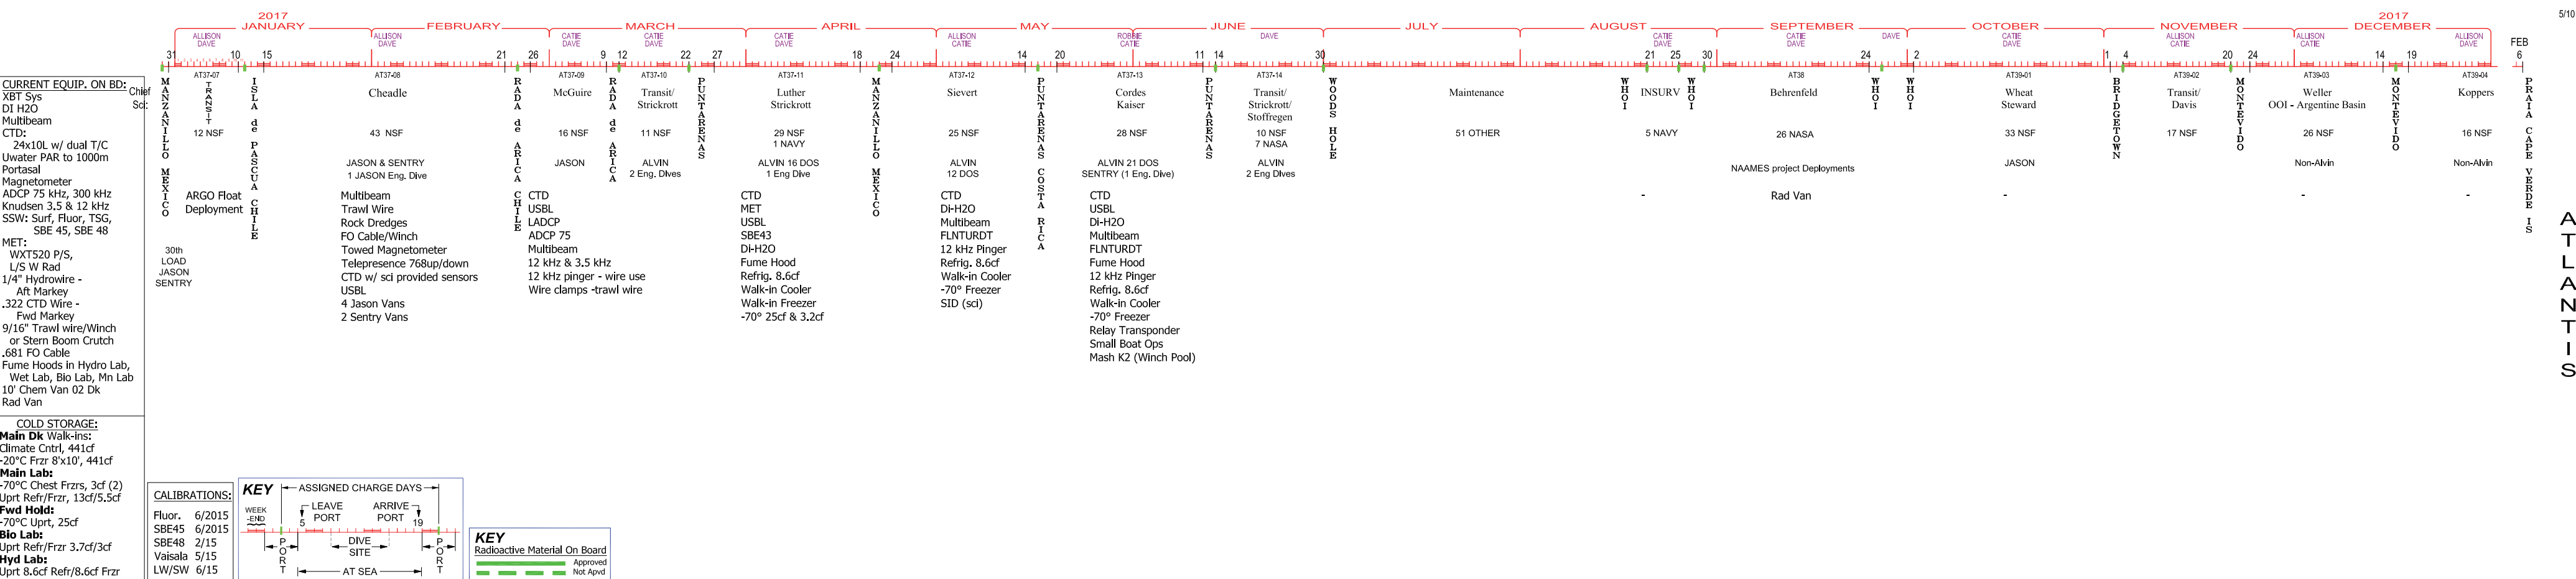

YEAR 2017 SSSG CHART - Shipboard Scientific Services Group

5/30/2017
Drawn by B. D.
Contact Kerry Strom for more information.

(NOT TO BE USED AS OFFICIAL SHIPS SCHEDULE)

NOTE: See the pdf on the ship web site or in your email for the most up-to-date version.

510

ATLANTIS

523

ARMSTRONG

522

JASON

321

SENTRY